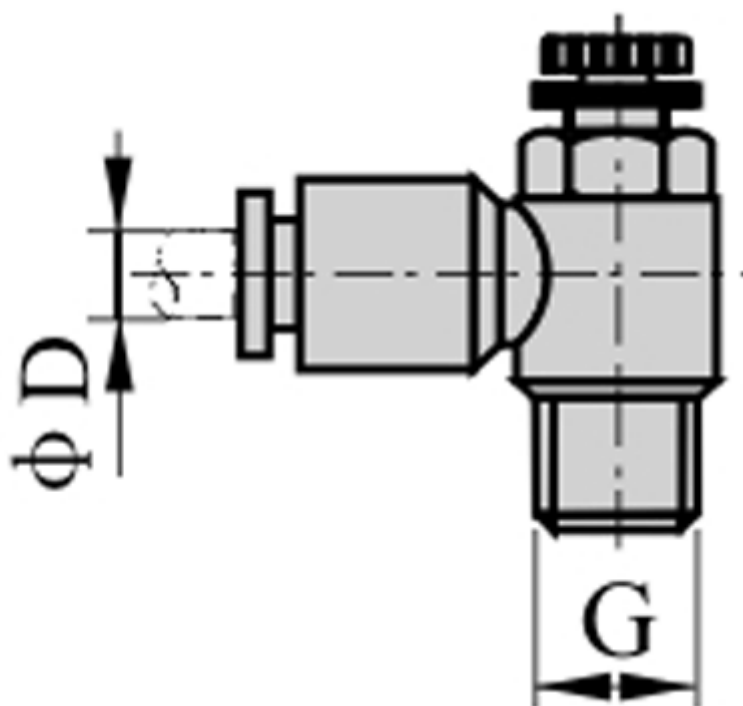

# Data Sheet

Article number: 58ESL802

Description: Fitting ESL802, out flow control  
thread 1/4", tube diameter 8

## Measures

---

D = 8  
Thread = 1/4"